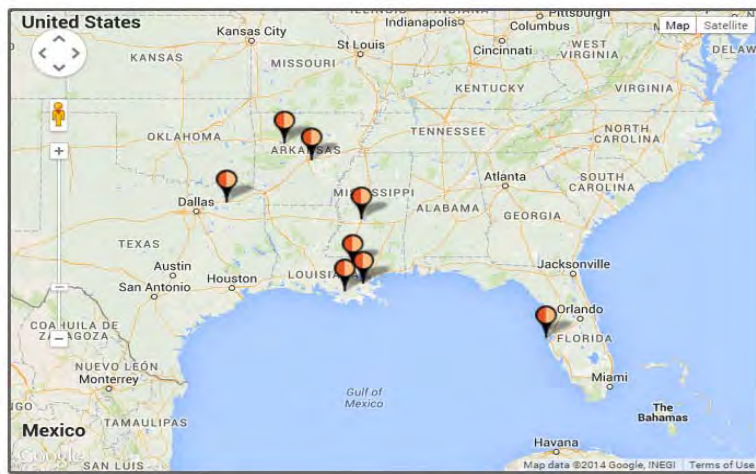

Mississippi MarketMaker Newsletter

Curious about where Cranberries come from?

Dr. Benedict Posadas and Katy Buchanan
Mississippi State University, Coastal Research and Extension Center
Website: <http://msucares.com/newsletters/marketmaker/index.html>
Volume 4, Issue 20, December 23, 2014

Cranberry Businesses Registered in MarketMaker

Map of Results

Keywords: cranberries

Detected Location: Lat: 30.402329799999997, Lng: -88.8982666 Change

Search Results

Sort: Distance ▾

160 results found.

- LOUISIANA FRESH PRODUCE, INC** SEE PROFILE
New Orleans, LA (78 mi) Get Directions
- Amato's Winery** SEE PROFILE
Independence, LA (98 mi) Get Directions
- GOSPEL ASSEMBLY CHURCH** SEE PROFILE
Schriever, LA (127 mi) Get Directions
- Fresh Magnolia Market** SEE PROFILE
Madison, MS (161 mi) Get Directions
- US Foods** SEE PROFILE
North Little Rock, AR (355 mi) Get Directions
- Florida Orange Groves, Inc. & Winery** SEE PROFILE
Saint Petersburg, FL (415 mi) Get Directions
- ABC (Awesome! Botanicals of a Celestial) Nature Ghse/Nursery** SEE PROFILE
London, AR (427 mi) Get Directions
- Ocean Spray Cranberries Inc** SEE PROFILE
Sulphur Springs, TX (436 mi) Get Directions

The MarketMaker map above shows the geographical locations of **8 of the 160 cranberry businesses** registered in the national MarketMaker program. To find cranberry businesses near your location, **Search the Directory** by typing Cranberry and sort by Distance.