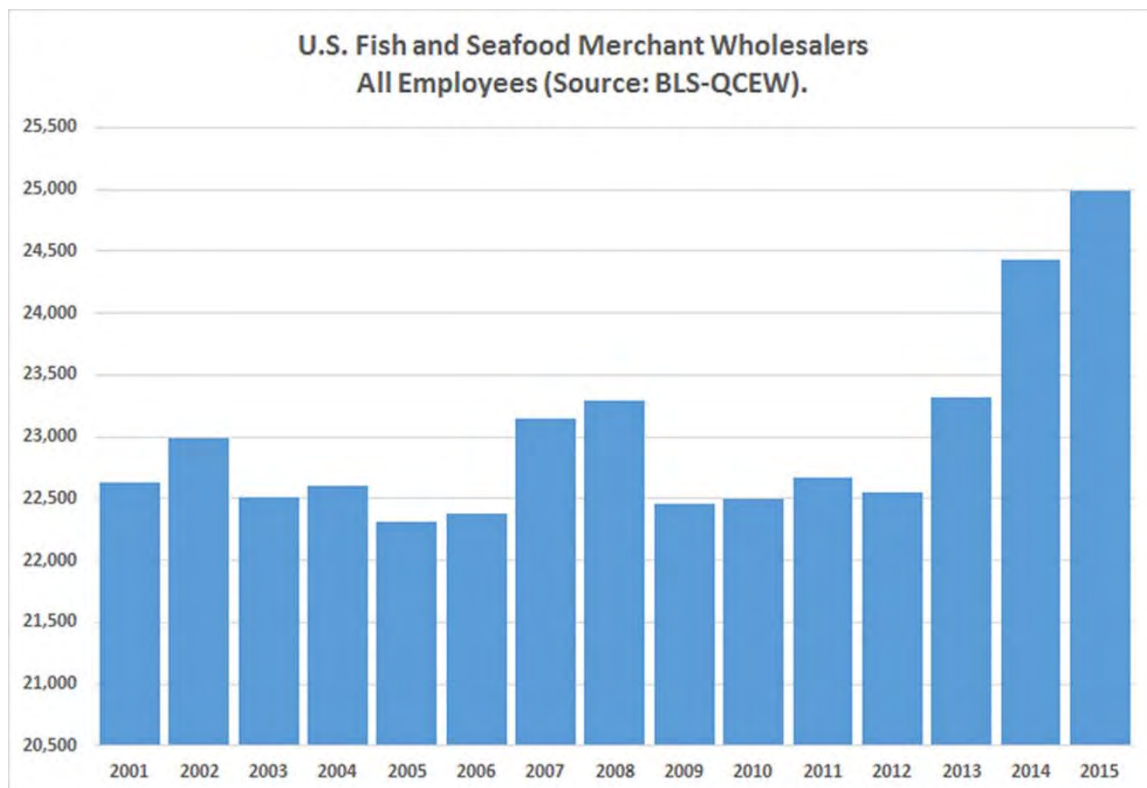

## Know Your Local Seafood Wholesalers!

Posadas, Benedict C. **Know Your Local Seafood Wholesalers!** Mississippi MarketMaker Newsletter, Vol. 6, Issue 6, Mar 29, 2016.

### U.S. fish and seafood wholesaling

Based on the data published by the BLS-Quarterly Census of Employment and Wages, fish and seafood merchant wholesalers (NAICS 424460) surveyed nationwide provided direct jobs to about 25,000 employees. The annual wages paid by these establishments to its workforce reached almost \$1.2 billion in 2014. When indirect and induced impacts are included, the seafood wholesaling establishments created total sales impacts reaching almost \$8.0 billion and more than 57,000 jobs in 2012.

## Fish and seafood wholesalers which are registered in MarketMaker

There are **4,239** establishments registered in the National Food MarketMaker program which are handling fish and seafood products. In Mississippi, there are **43** fish and seafood wholesalers registered in MarketMaker, as shown in the MarketMaker map below.