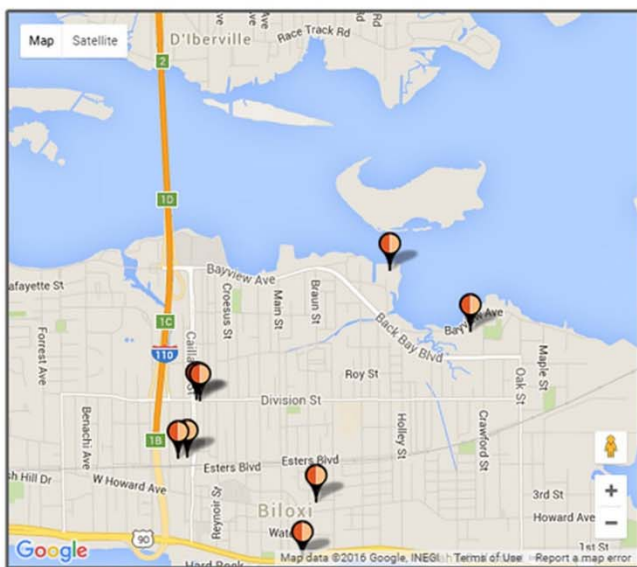

### U.S. fish and seafood wholesaling

Based on the data published by the BLS-Quarterly Census of Employment and Wages, fish and seafood merchant wholesalers (NAICS 424460) surveyed nationwide provided direct jobs to about 25,000 employees. The annual wages paid by these establishments to its workforce reached almost \$1.2 billion in 2014. When indirect and induced impacts are included, the seafood wholesaling establishments created total sales impacts reaching almost \$8.0 billion and more than 57,000 jobs in 2012.

## Fish and seafood wholesalers which are registered in MarketMaker

There are **4,239** establishments registered in the National Food MarketMaker program which are handling fish and seafood products. In Mississippi, there are **43** fish and seafood wholesalers registered in MarketMaker, as shown in the MarketMaker map below.

### Map of Results

States: AL, AK, AZ, AR, CA, CO, CT, DC, DE, FL, GA, HI, ID, IL, IN, IA, KS, KY, LA, ME, MD, MA, MI, MN, MS, MO, MT, NE, NV, NH, NJ, NM, NY, NC, ND, OH, OK, OR, PA, RI, SC, SD, TN, TX, UT, VT, VA, WA, WV, WI, or WY » Type: Wholesaler » Profile: >

### Search Results

Sort: Distance ▾

4,239 results found.

- Edge Wholesale Seafood** SEE PROFILE  
Biloxi, MS (0.1 mi) Get Directions
- Capt. Justin's Fresh shrimp** SEE PROFILE  
Biloxi, MS (0.2 mi) Get Directions
- Custom Pack Inc** SEE PROFILE  
Biloxi, MS (0.5 mi) Get Directions
- Biloxi Freezing-Processing Inc** SEE PROFILE  
Biloxi, MS (0.5 mi) Get Directions
- Quality Poultry & Seafood, Inc.** SEE PROFILE  
Biloxi, MS (0.6 mi) Get Directions
- Quality Poultry & Seafood Inc** SEE PROFILE  
Biloxi, MS (0.6 mi) Get Directions
- Shemper Seafood Co** SEE PROFILE  
Biloxi, MS (2 mi) Get Directions
- M & M Processing** SEE PROFILE  
Biloxi, MS (2 mi) Get Directions